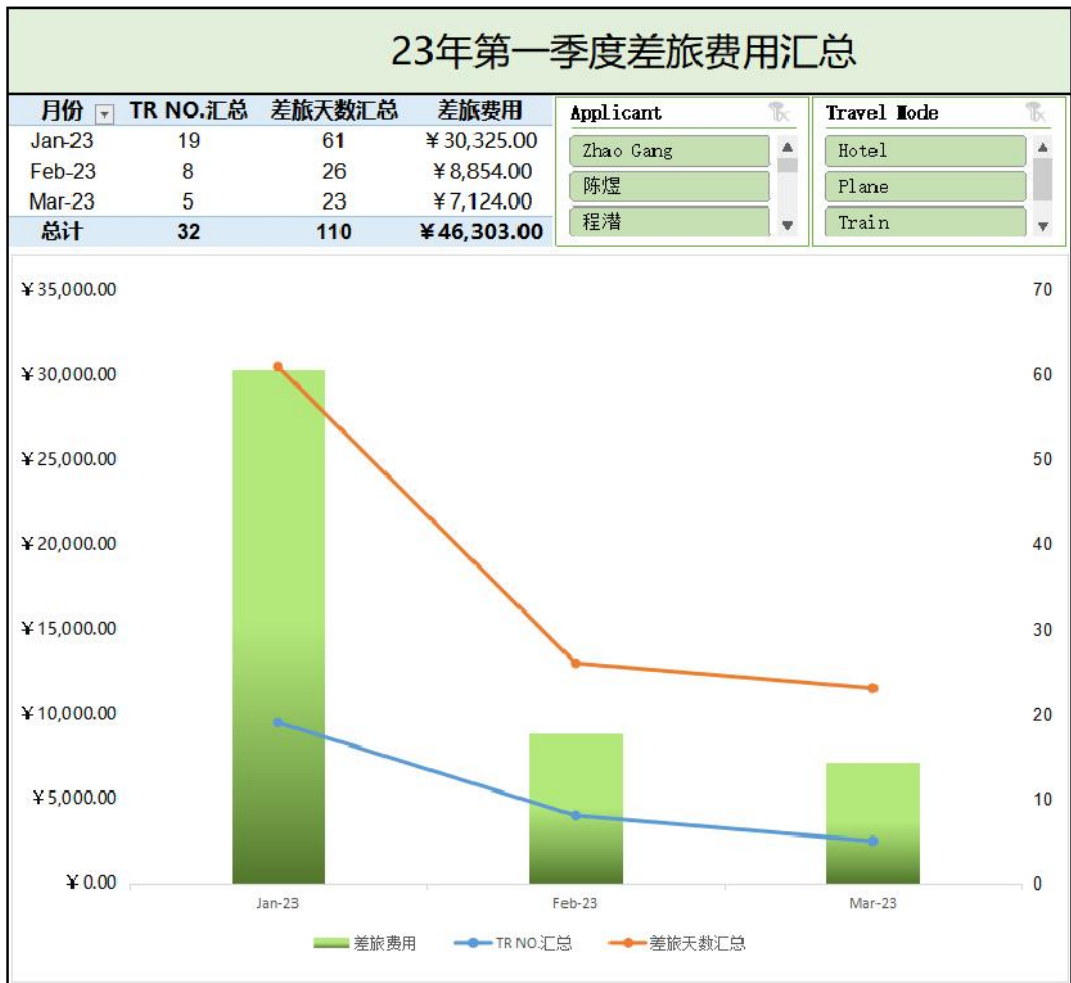

- 准时守信
- 微笑迎客
- 稳重驾驶
- 安全送达

专人系统化跟单，并定期提供差旅可视化汇总

Basic Information		Travel Information					
Region	Project	Destination	Departure date	Return date	Trip day	Purpose	Travel Mode
China	Project: DCZNS U2 FTK	Shanghai	30/Jan/23	02/Feb/23	4	公司开会	Plane
China	Shasta: M2 TIVV A	Shanghai	31/Jan/23	02/Feb/23		Internal meeting	Plane
China	Shasta: M2 TIVV A	Shanghai	31/Jan/23	02/Feb/23	3	Internal meeting	Hotel
China	Operation	Shanghai	06/Jan/23	06/Jan/23	1	公司年会	Train
China	Shasta: general M2 FTK	Suzhou	11/Jan/23	12/Jan/23	2		Hotel
China	RainierQX general M2 FTK	Nanjing	11/Jan/23	13/Jan/23			Train
China	RainierQX general M2 FTK	Nanjing	11/Jan/23	13/Jan/23	3		Hotel
China	Shasta: Industrial CFX FT	Changsha	08/Jan/23	13/Jan/23	6	TOPSSD onsite HM	Hotel
China	Shasta: Industrial CFX FT	Changsha	08/Jan/23	13/Jan/23	6		Train
China	Shasta: Industrial CFX FT	Changsha	08/Jan/23	13/Jan/23	6		Plane